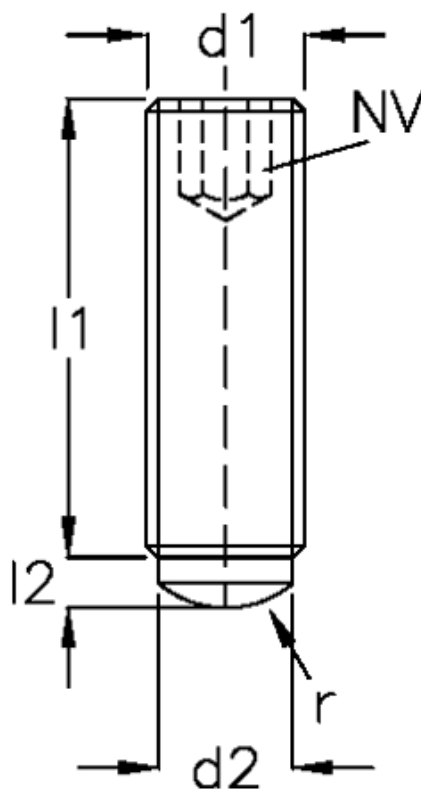

Data Sheet

Article number: 20031640

Description: E+G Grub screw
GN 913.2-M8-25-A

Measures

$d1 = M8$

$d2 = 6$

$l1 = 25$

$l2 = 2.5$

$l3 = 1.0$

$NV = 4.0$

$r = 5.0$